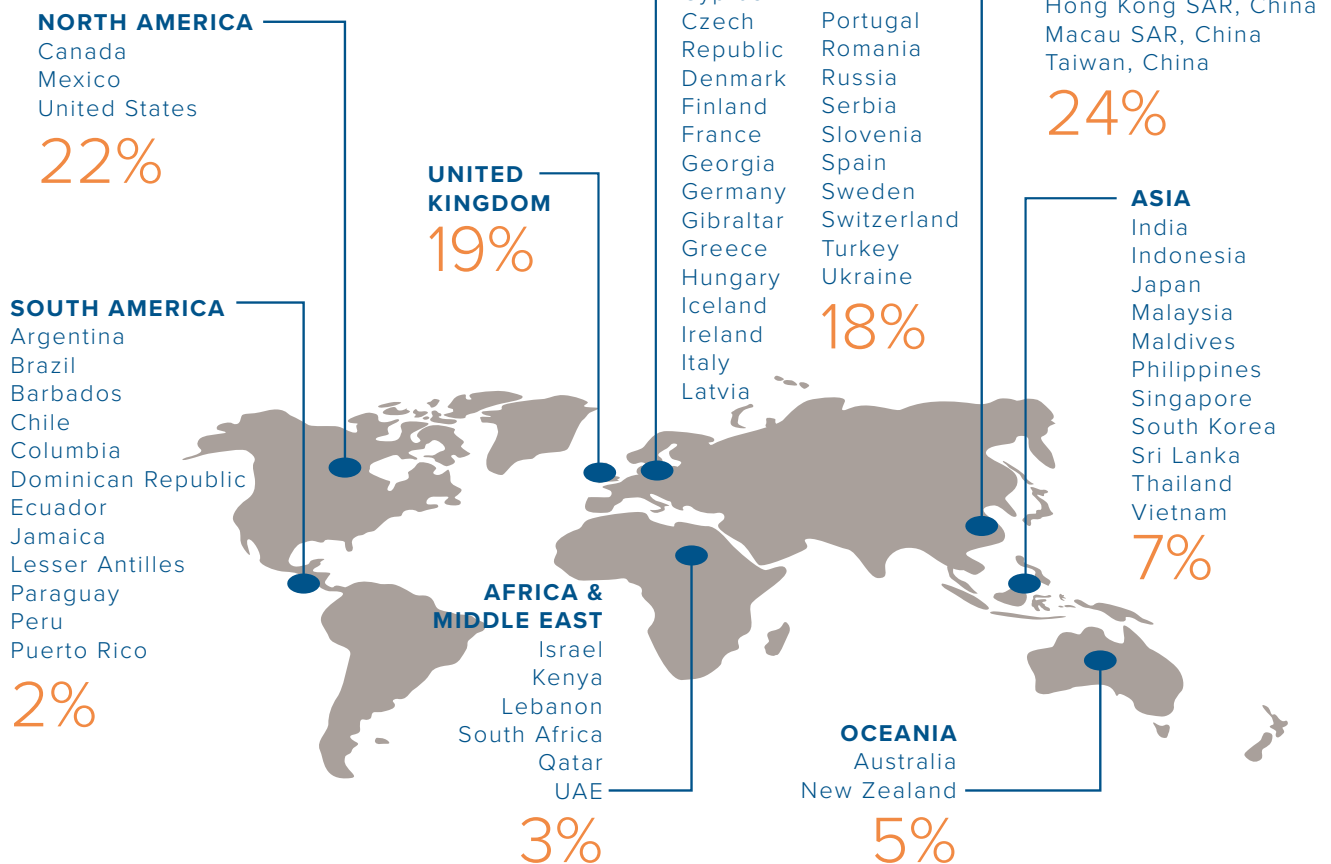

To find out more visit wsetglobal.com or contact us at wset@wsetglobal.com or on +44 (0)20 7089 3800

[/wsetglobal](https://www.facebook.com/wsetglobal) [@wsetglobal](https://twitter.com/wsetglobal) [@wsetglobal](https://www.instagram.com/wsetglobal) [/wsetglobal](https://www.linkedin.com/company/wsetglobal)

WSET